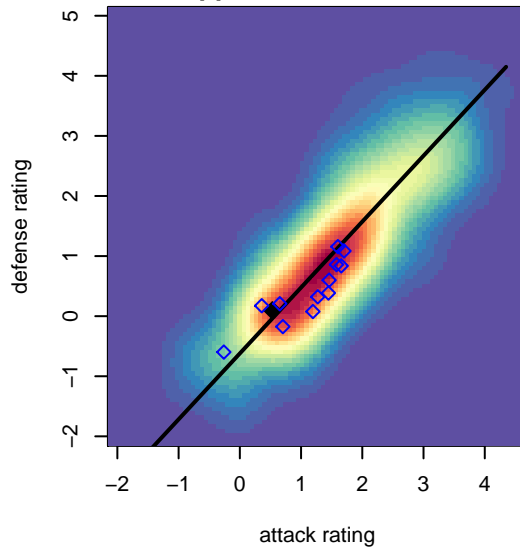

Mercer Island FC Arsenal B03

Mercer Island FC
 Mercer Island, WA
 B03 total strength=890
 attack=1.7 defense=1.1
 fall league = NPSL Div 2 (03) U14
 notes= Addison 2016

alt names used:
 MIFC Arsenal
 MIFC B03 Arsenal
 MIFC Arsenal B03 – Addison

Venues played:
 2016 Blast Off B2003–04 B
 2016 NPSL Division 2 (03) U14
 2016 Founders Cup B03 Div A

Mercer Island FC Arsenal B03
 Dots are actual minus expected GF (blue circles) and GA (red triangles).
 Blue line is smoothed change in attack strength. Red is smoothed change in defense strength.

**attack and defense variance (black dot)
relative to other teams
and top 10 in region**

**attack and defense rating
relative to others at age
and all opponents in last 13 months**

Performance relative to 13 month average