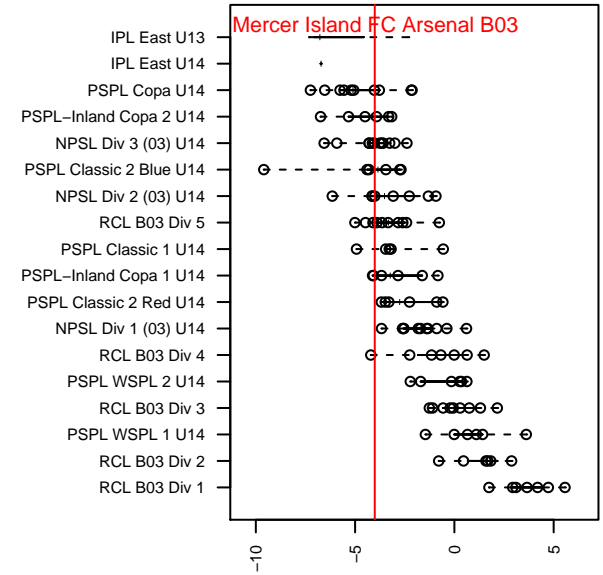

Mercer Island FC Arsenal B03

Mercer Island FC
 Mercer Island, WA
 B03 total strength=890
 attack=1.7 defense=1.1
 fall league = NPSL Div 2 (03) U14
 notes= Addison 2016

alt names used:
 MIFC Arsenal
 MIFC B03 Arsenal
 MIFC Arsenal B03 – Addison

Venues played:
 2016 Blast Off B2003–04 B
 2016 NPSL Division 2 (03) U14
 2016 Founders Cup B03 Div A

Mercer Island FC Arsenal B03
 Dots are actual minus expected GF (blue circles) and GA (red triangles).
 Blue line is smoothed change in attack strength. Red is smoothed change in defense strength.

**attack and defense variance (black dot)
relative to other teams
and top 10 in region**

**attack and defense rating
relative to others at age
and all opponents in last 13 months**

Performance relative to 13 month average