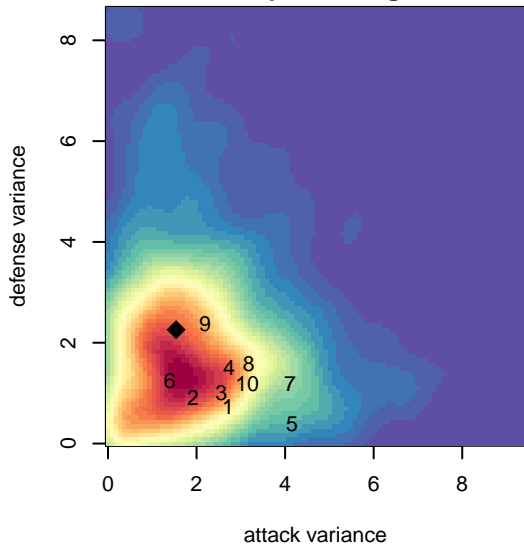

Mercer Island FC Arsenal B03

Mercer Island FC
 Mercer Island, WA
 B03 total strength=890
 attack=1.7 defense=1.1
 fall league = NPSL Div 2 (03) U14
 notes= Addison 2016

alt names used:
 MIFC Arsenal
 MIFC B03 Arsenal
 MIFC Arsenal B03 – Addison

Venues played:
 2016 Blast Off B2003–04 B
 2016 NPSL Division 2 (03) U14
 2016 Founders Cup B03 Div A

Mercer Island FC Arsenal B03
 Dots are actual minus expected GF (blue circles) and GA (red triangles).
 Blue line is smoothed change in attack strength. Red is smoothed change in defense strength.

**attack and defense variance (black dot)
relative to other teams
and top 10 in region**

**attack and defense rating
relative to others at age
and all opponents in last 13 months**

Performance relative to 13 month average