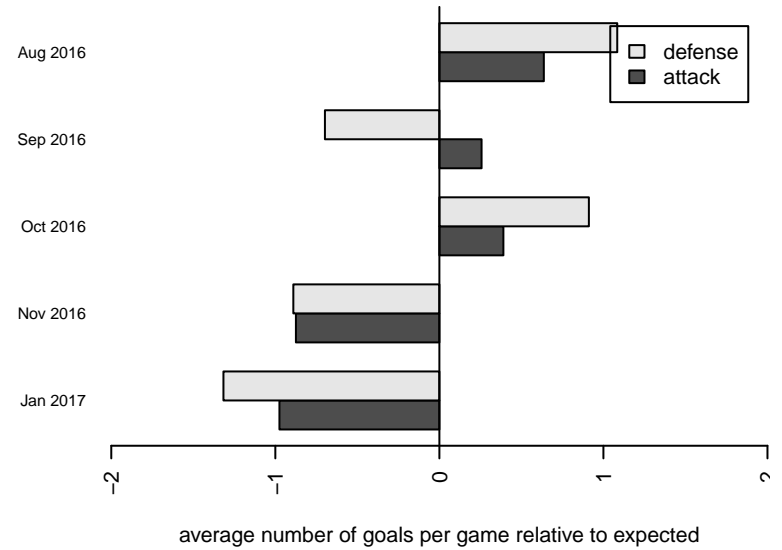

Performance relative to 13 month average