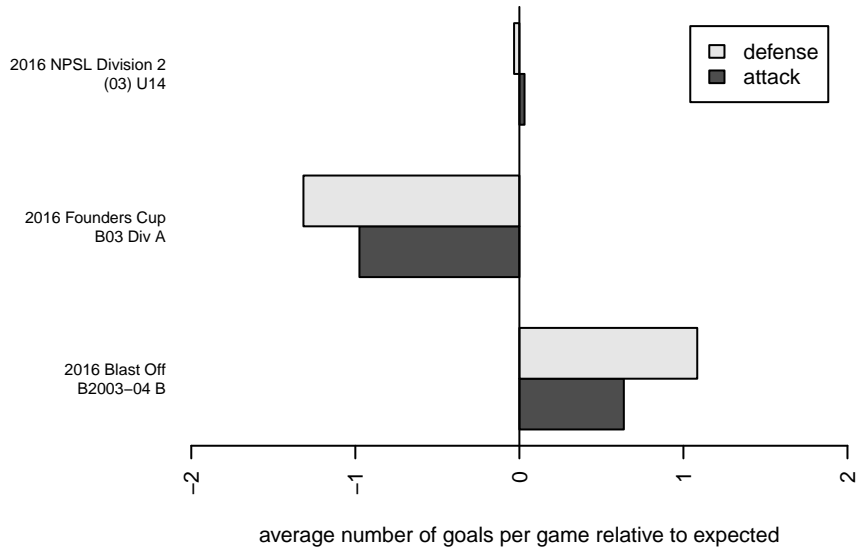

Mercer Island FC Arsenal B03

Mercer Island FC
 Mercer Island, WA
 B03 total strength=890
 attack=1.7 defense=1.1
 fall league = NPSL Div 2 (03) U14
 notes= Addison 2016

alt names used:
 MIFC Arsenal
 MIFC B03 Arsenal
 MIFC Arsenal B03 – Addison

Venues played:
 2016 Blast Off B2003–04 B
 2016 NPSL Division 2 (03) U14
 2016 Founders Cup B03 Div A

Mercer Island FC Arsenal B03
 Dots are actual minus expected GF (blue circles) and GA (red triangles).
 Blue line is smoothed change in attack strength. Red is smoothed change in defense strength.

**attack and defense variance (black dot)
relative to other teams
and top 10 in region**

**attack and defense rating
relative to others at age
and all opponents in last 13 months**

Performance relative to 13 month average